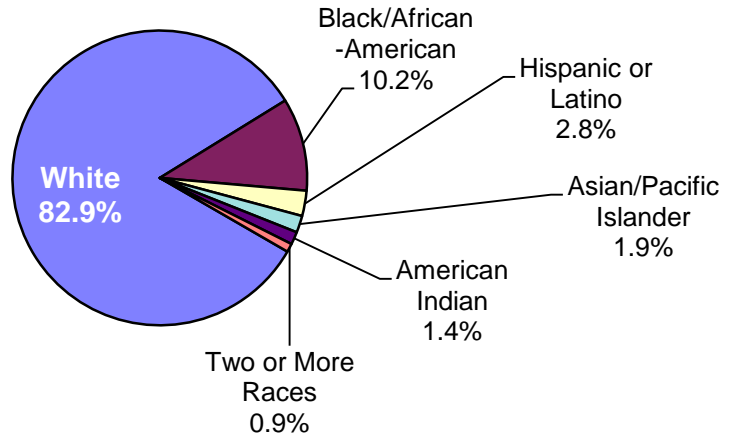

**Columbus State University**  
**Part-Time Instructional Faculty**  
**Fall 2013**  
**Distribution by Ethnic Origin**

	<b>N</b>	<b>%</b>
White	179	82.9%
Black/African-American	22	10.2%
Hispanic or Latino	6	2.8%
Asian/Pacific Islander	4	1.9%
American Indian	3	1.4%
Two or More Races	2	0.9%
<b>Total</b>	<b>216</b>	<b>100.0%</b>

Numbers are based on part-time faculty teaching at least one class during the fall semester.