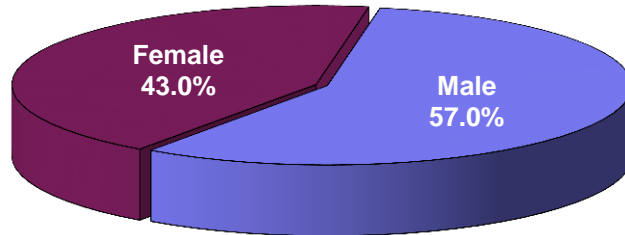

Columbus State University
Full-Time Instructional Faculty
Fall 2013

Distribution by Gender

	N	%
Male	162	57.0%
Female	122	43.0%
Total	284	100.0%

The number of instructional faculty does not include administrators, librarians and other professional staff with faculty status.