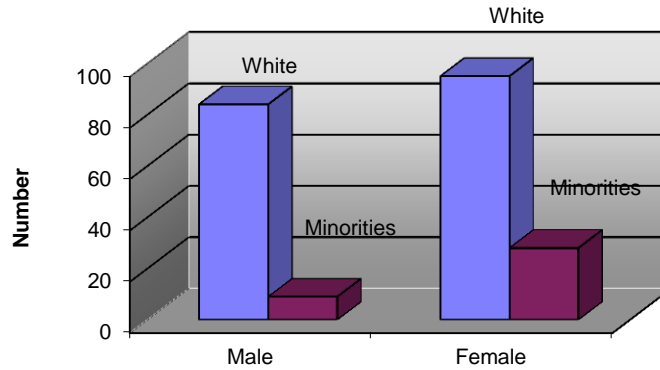

Columbus State University
Part-Time Instructional Faculty
Fall 2013
Distribution by Gender and Ethnic Origin

Ethnic Origin	Male			Female			Race Total
	N	% of Gender	% of Race	N	% of Gender	% of Race	
Non-Resident Alien	0	0.0%		0	0.0%		0
American Indian	1	1.1%		2	1.6%	66.7%	3
Asian/Pacific Islander	1	1.1%	25.0%	3	2.4%	75.0%	4
Black/African-American	6	6.5%	27.3%	16	13.0%	72.7%	22
Hispanic or Latino	1	1.1%	16.7%	5	4.1%	83.3%	6
White	84	90.3%	46.9%	95	77.2%	53.1%	179
Two or More Races	0	0.0%		2	1.6%	100.0%	2
Not Available	0	0.0%		0	0.0%		0
Total Number	93		43.1%	123		56.9%	216

Numbers are based on part-time faculty teaching at least one class during the fall semester.