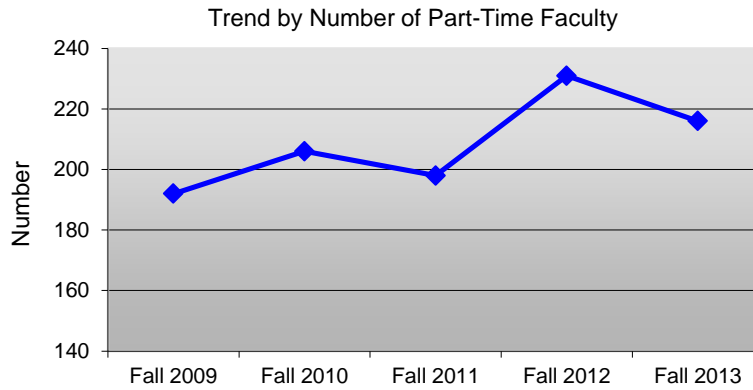

Columbus State University

Part-Time Faculty

2009 - 2013

Total Part-Time Faculty and Percent of All Instructional Faculty

	<u>Fall 2009</u>		<u>Fall 2010</u>		<u>Fall 2011</u>		<u>Fall 2012</u>		<u>Fall 2013</u>		<u>4-Year N</u>	<u>4-Year %</u>
	<u>N</u>	<u>% All</u>	<u>N</u>	<u>% All</u>	<u>N</u>	<u>% All</u>	<u>N</u>	<u>% All</u>	<u>N</u>	<u>% All</u>	<u>Change</u>	<u>Change</u>
	<u>Faculty</u>		<u>Faculty</u>		<u>Faculty</u>		<u>Faculty</u>		<u>Faculty</u>			
Total PT Faculty	192	42.4%	206	43.6%	198	42.2%	231	45.2%	216	43.2%	24	12.5%
Total FT Faculty	261		267		271		280		284			

Numbers are based on part-time faculty teaching at least one class during the fall semester.