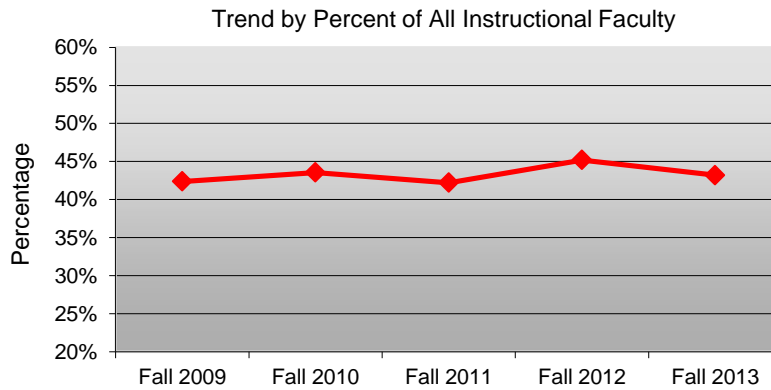

Columbus State University

Part-Time Faculty

2009 - 2013

Total Part-Time Faculty and Percent of All Instructional Faculty

	<u>Fall 2009</u>		<u>Fall 2010</u>		<u>Fall 2011</u>		<u>Fall 2012</u>		<u>Fall 2013</u>		<u>4-Year N</u>	<u>4-Year %</u>
	<u>N</u>	<u>% All</u>	<u>N</u>	<u>% All</u>	<u>N</u>	<u>% All</u>	<u>N</u>	<u>% All</u>	<u>N</u>	<u>% All</u>	<u>Change</u>	<u>Change</u>
	<u>Faculty</u>		<u>Faculty</u>		<u>Faculty</u>		<u>Faculty</u>		<u>Faculty</u>			
Total PT Faculty	192	42.4%	206	43.6%	198	42.2%	231	45.2%	216	43.2%	24	12.5%
Total FT Faculty	261		267		271		280		284			