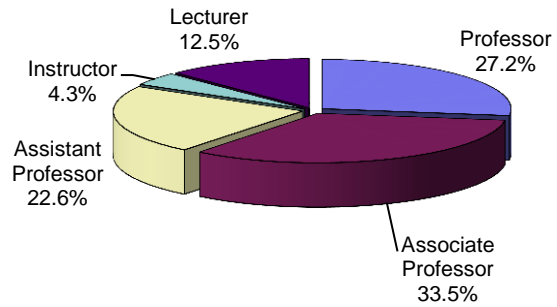

Columbus State University
Full-Time Instructional Faculty
Fall 2013

Distribution by Rank

	N	%
Professor	70	27.2%
Associate Professor	86	33.5%
Assistant Professor	58	22.6%
Instructor	11	4.3%
Lecturer	32	12.5%
Total	257	100.0%

The number of instructional faculty does not include administrators, librarians and other professional staff with faculty status.