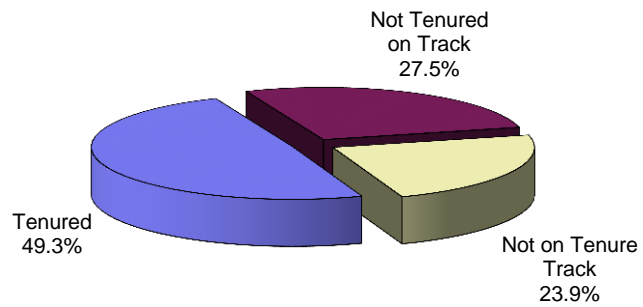

**Columbus State University**  
**Full-Time Instructional Faculty**  
**Fall 2013**

**Distribution by Tenure Status**

	<b>N</b>	<b>%</b>
Tenured	140	49.3%
Not Tenured on Track	78	27.5%
Not on Tenure Track	66	23.2%
<b>Total</b>	<b>284</b>	<b>100.0%</b>