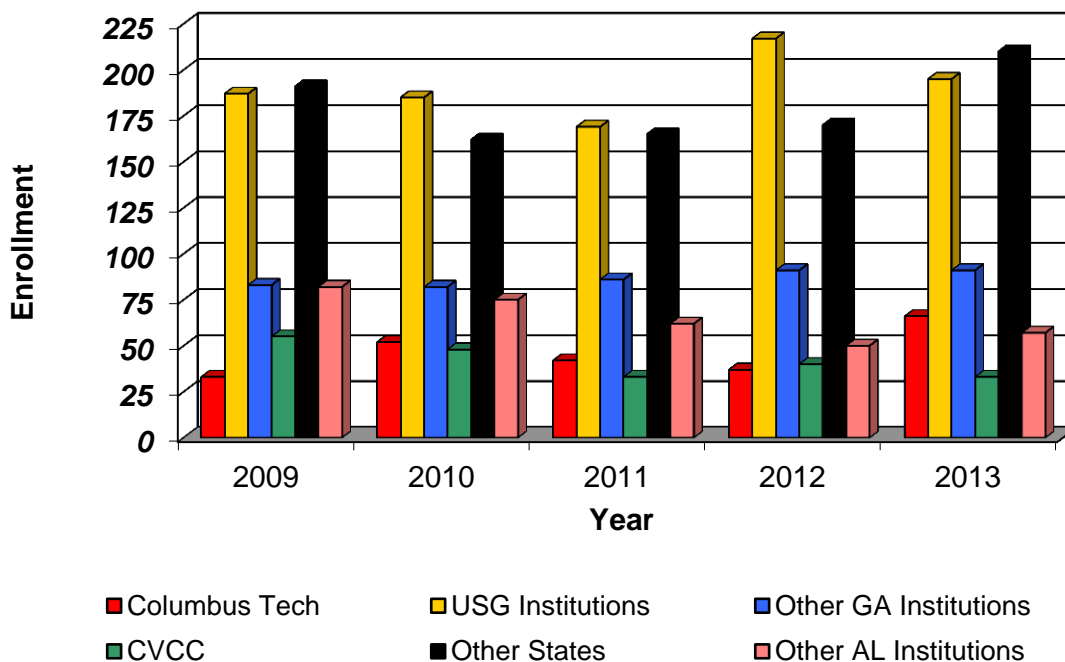

CSU Facts & Figures 2013: Transfer Institution

Transfer Students Enrolled by Last College Attended

Transfer Students Enrolled by Last College Attended							
	Fall 2009	Fall 2010	Fall 2011	Fall 2012	Fall 2013	4-Year # Change	4-Year % Change
Columbus Tech College	33	52	42	37	66	33	100.0%
Univ System of GA Inst.	187	185	169	217	195	8	4.3%
Other Georgia Institutions	83	82	86	91	91	8	9.6%
Chattahoochee Valley CC	55	48	33	40	33	-22	-40.0%
Other Alabama Institutions	82	75	62	50	57	-25	-30.5%
Institutions - Other States	191	162	165	170	210	19	9.9%
<i>Total</i>	631	604	557	605	652	21	3.3%