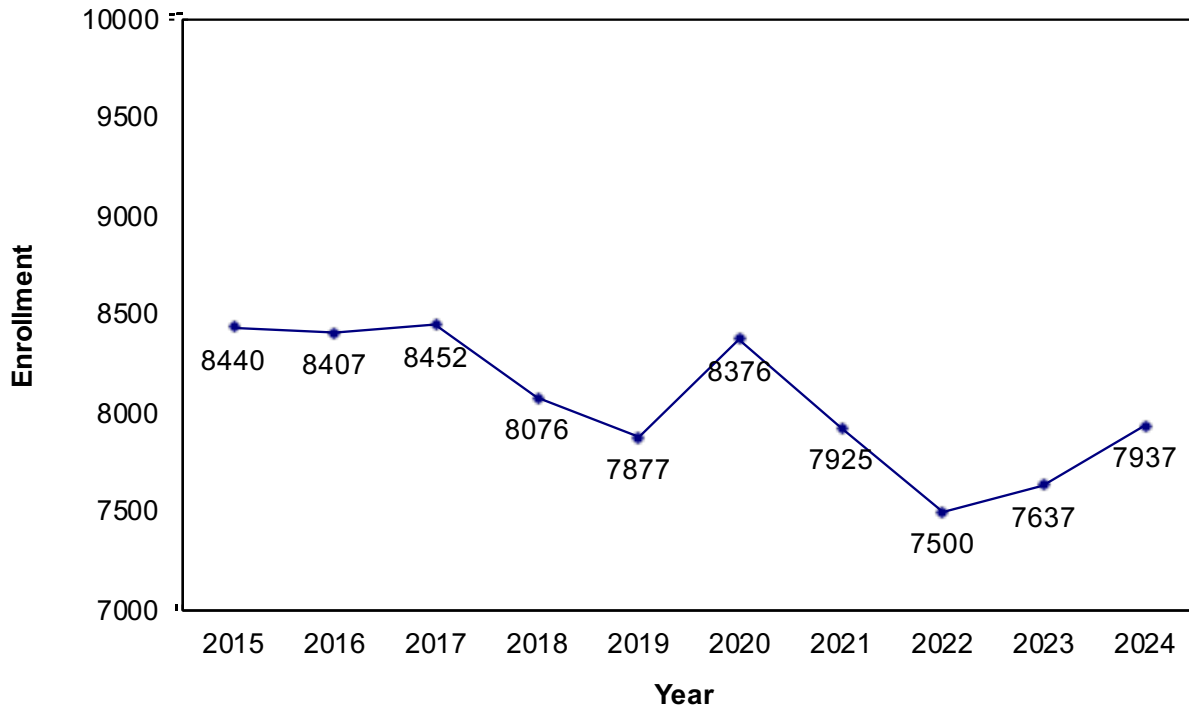

CSU Facts & Figures 2024: Ten-Year Enrollment Trend

Ten-Year Enrollment Trend: Fall Semester

Ten-Year Enrollment Trend: Fall Semester

Year	<u>2015</u>	<u>2016</u>	<u>2017</u>	<u>2018</u>	<u>2019</u>	<u>2020</u>	<u>2021</u>	<u>2022</u>	<u>2023</u>	<u>2024</u>
Headcount	8440	8407	8452	8076	7877	8376	7925	7500	7637	7937