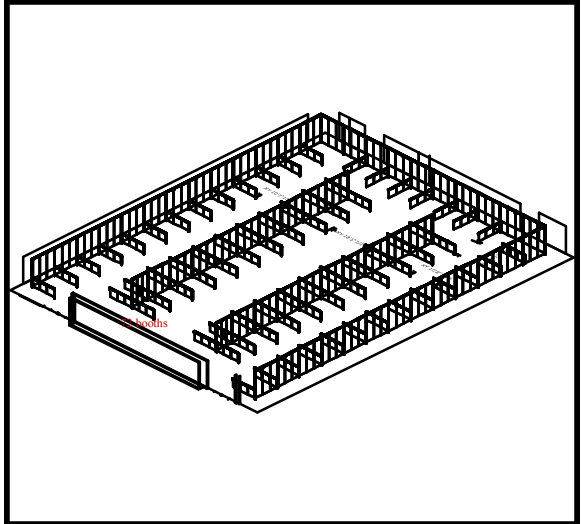

Plan: Not to scale

Building	Lumpkin Center
Room	Arena Floor
SQFT	15050
Tables/Chairs	0/0
File Name	Arena Floor - Trade Show